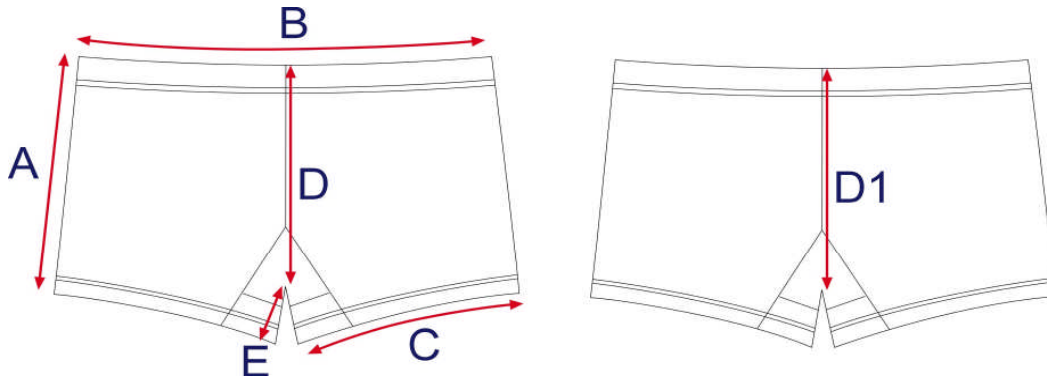

Women's Volleyball Jersey

	SIZES SPEC. (INCHES)	YS	YM	YL	AXS	AS	AM	AL	AXL
A	MID-WAIST				14	15	16	17	18
B	BODY LENGTH				21.5	23	24.5	26	27.5
C	ARM OPENING				4.5	5	5.5	6.5	7
D	NECH OPENING				6.25	6.5	6.75	7	7.25
E	SHOULDER WIDTH				16	16.5	17	17.5	18

Women's Volleyball Shorts (2.5 in Inseam) - Women's Volleyball Shorts (4 in Inseam)

	SIZES SPEC. (INCHES)	YS	YM	YL	AXS	AS	AM	AL	AXL
A	LENGTH				10	10.5	11	11.5	12
B	WAIST				10.5	11.5	12.5	13.5	14.5
C	LEG OPENING				8	8.5	9	9.5	10
D	FRONT RISE				8.75	9.25	9.75	10.25	10.75
D1	REAR RISE				12.75	13.25	13.75	14.25	14.75
E	INSEAM				2.5	2.5	2.5	2.5	2.5

A	LENGTH				11.5	12	12.5	13	13.5
B	WAIST				10.5	11.5	12.5	13.5	14.5
C	LEG OPENING				8	8.5	9	9.5	10
D	FRONT RISE				8.75	9.25	9.75	10.25	10.75
D1	REAR RISE				12.75	13.25	13.75	14.25	14.75
E	INSEAM				4	4	4	4	4