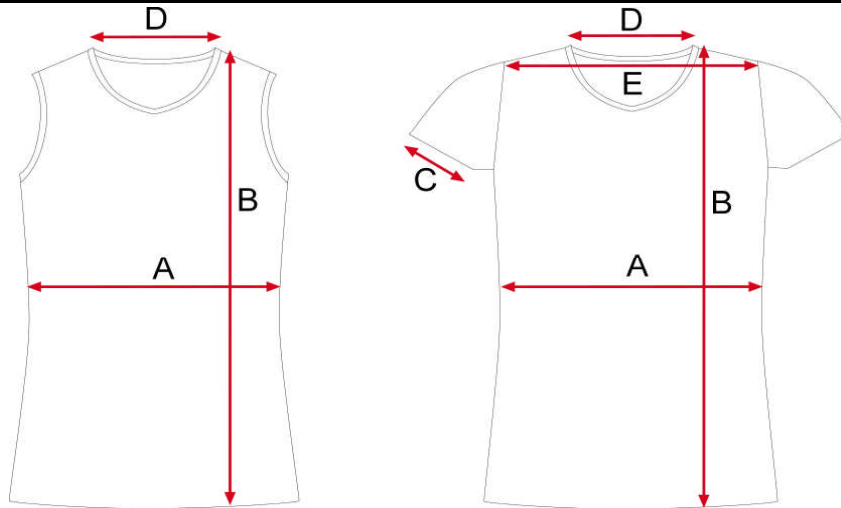

Women's Volleyball Jersey

	SIZES SPEC. (INCHES)	YS	YM	YL	AXS	AS	AM	AL	AXL
A	MID-WAIST				14	15	16	17	18
B	BODY LENGTH				21.5	23	24.5	26	27.5
C	ARM OPENING				4.5	5	5.5	6.5	7
D	NECH OPENING				6.25	6.5	6.75	7	7.25
E	SHOULDER WIDTH				16	16.5	17	17.5	18

Women's Volleyball Shorts (2.5 in Inseam) - Women's Volleyball Shorts (4 in Inseam)

	SIZES SPEC. (INCHES)	YS	YM	YL	AXS	AS	AM	AL	AXL
A	LENGTH				10	10.5	11	11.5	12
B	WAIST				10.5	11.5	12.5	13.5	14.5
C	LEG OPENING				8	8.5	9	9.5	10
D	FRONT RISE				8.75	9.25	9.75	10.25	10.75
D1	REAR RISE				12.75	13.25	13.75	14.25	14.75
E	INSEAM				2.5	2.5	2.5	2.5	2.5

A	LENGTH				11.5	12	12.5	13	13.5
B	WAIST				10.5	11.5	12.5	13.5	14.5
C	LEG OPENING				8	8.5	9	9.5	10
D	FRONT RISE				8.75	9.25	9.75	10.25	10.75
D1	REAR RISE				12.75	13.25	13.75	14.25	14.75
E	INSEAM				4	4	4	4	4